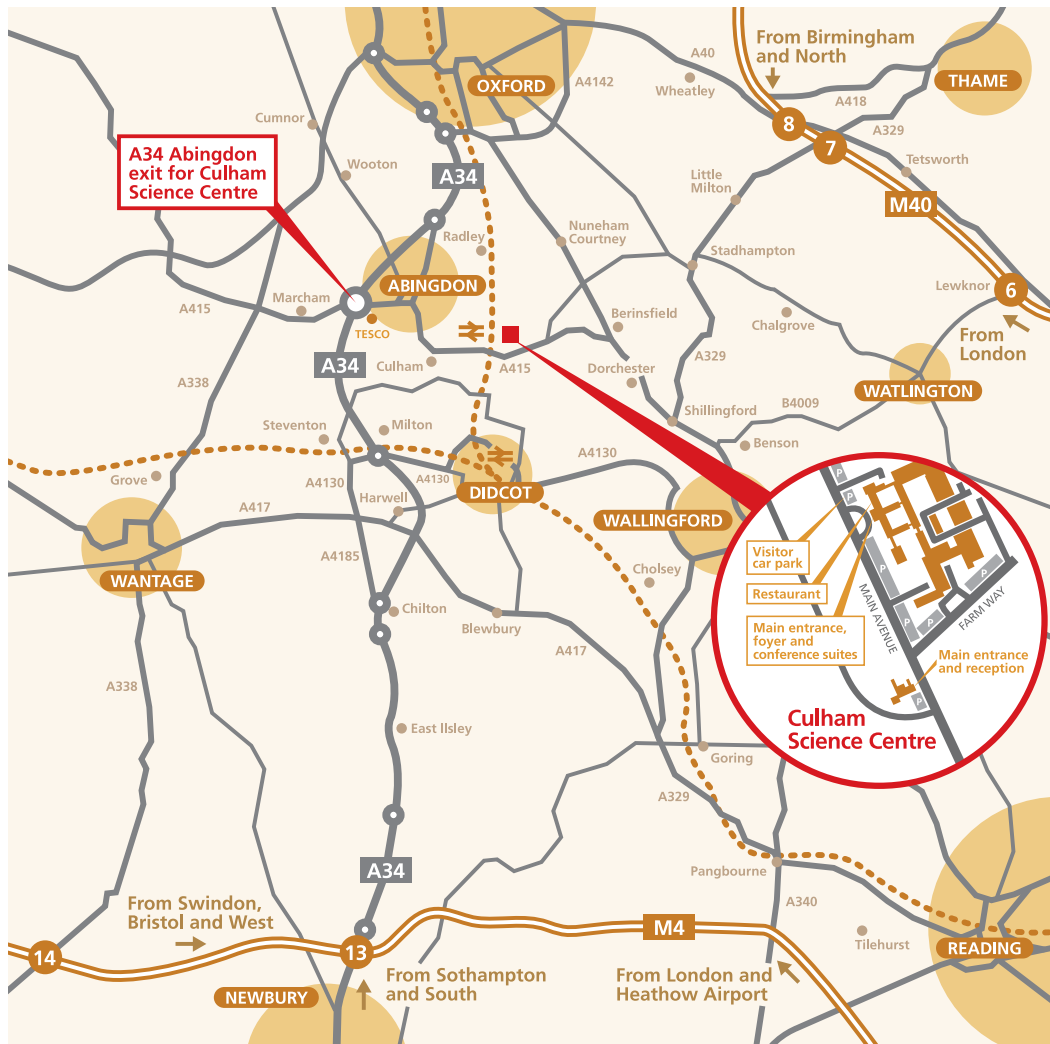

where business and excellence meet

how to find us

Getting here is easy!

Culham Conference Centre is set in an attractive yet convenient green-belt location just 10 miles south of Oxford and close to major motorway and rail networks.

We have ample free and secure parking available.

Distances to Culham Conference Centre

Oxford City Centre – 10 miles

M4 – 20 miles

Didcot Parkway Station – 6 miles

M40 – 14 miles

Reading – 20 miles

Culham Station – 5 minutes, well-lit walk